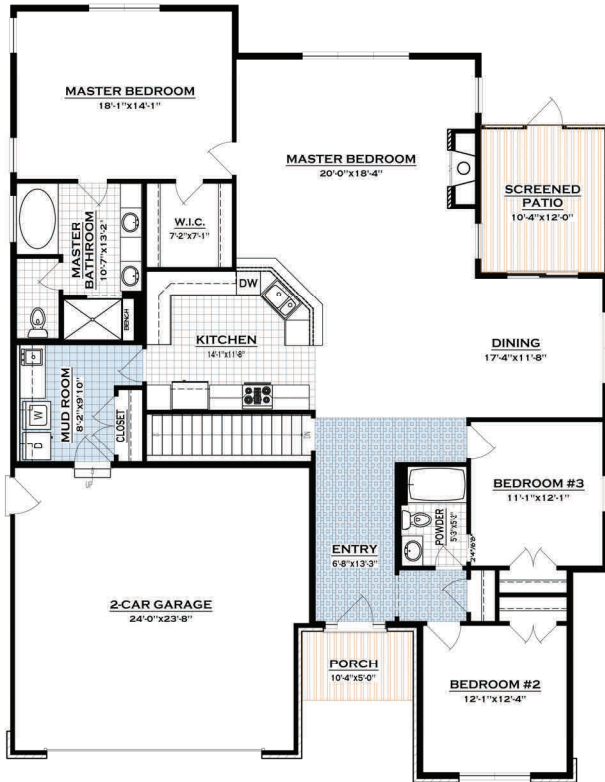

Clearview  
subdivision

Lot 119

## 2314 Lovie Lane

Lot: 119

Model: Mumm

Bedrooms: 3

Bathrooms: 2

Area: 2,098 sqft

Parking: 2-Car Attached Garage

**GROUND FLOOR PLAN**  
2,098 SQ. FT.

**BASEMENT PLAN**  
2,098 SQ. FT.