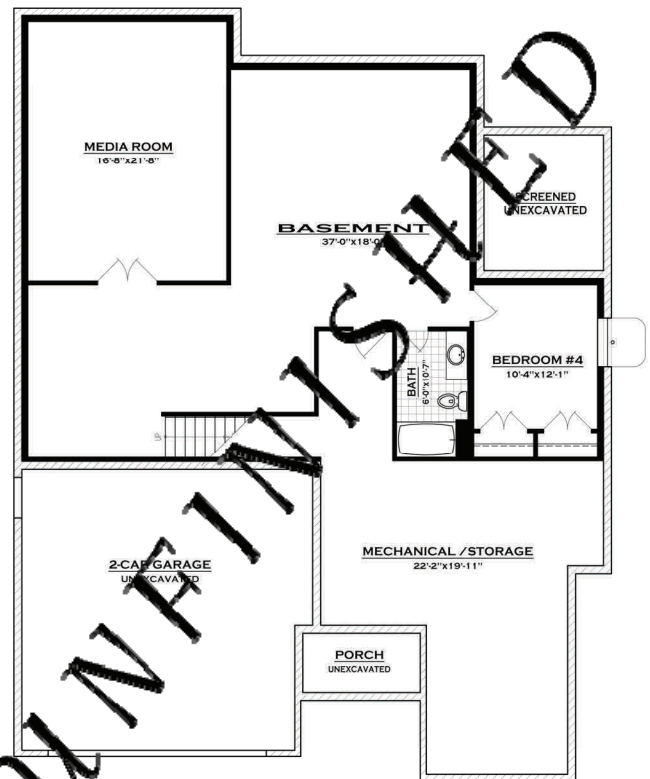

Clearview  
subdivision

Lot 119

## 2314 Lovie Lane

Lot: 119

Model: Mumm

Bedrooms: 3

Bathrooms: 2

Area: 2,098 sqft

Parking: 2-Car Attached Garage

**GROUND FLOOR PLAN**  
2,098 SQ. FT.

**BASEMENT PLAN**  
2,098 SQ. FT.