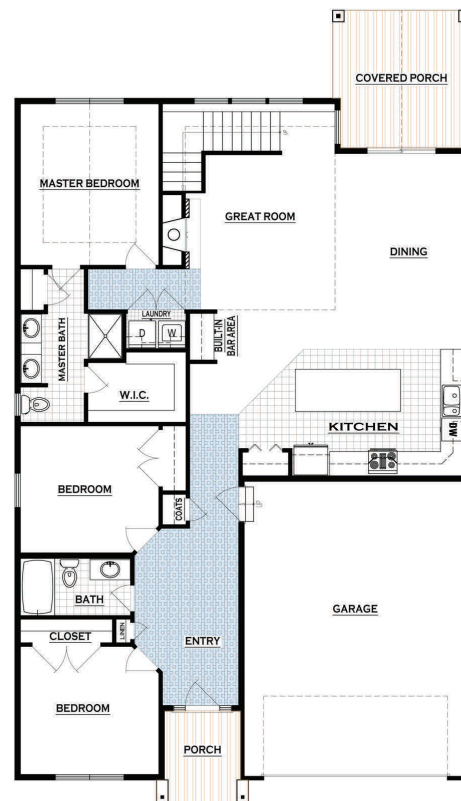

Clearview
subdivision

Lot 158

2305 Lovie Lane

Lot: 158

Model: Buford

Bedrooms: 4

Bathrooms: 3

Area: 2,835 sqft

Parking: 2-Car Attached Garage

FINISHED BASEMENT PLAN
1,750 SQ. FT.

FIRST FLOOR PLAN
1,750 SQ. FT.