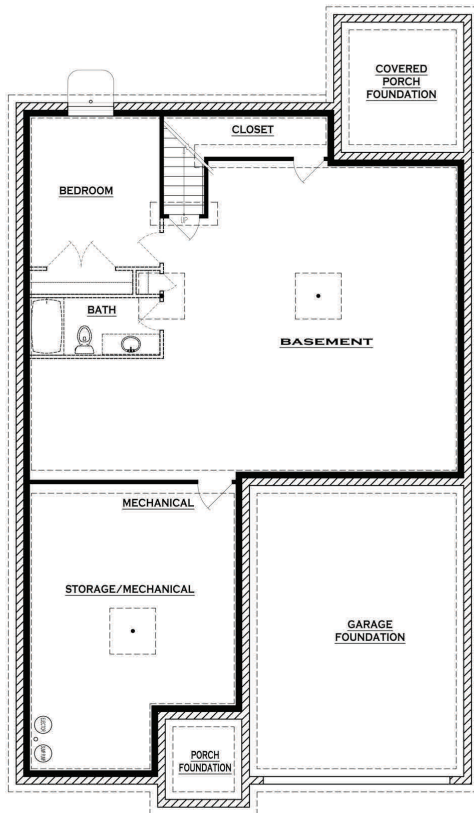

Clearview
subdivision

Lot 158

2305 Lovie Lane

Lot: 158

Model: Buford

Bedrooms: 4

Bathrooms: 3

Area: 2,835 sqft

Parking: 2-Car Attached Garage

FINISHED BASEMENT PLAN
1,750 SQ. FT.

FIRST FLOOR PLAN
1,750 SQ. FT.