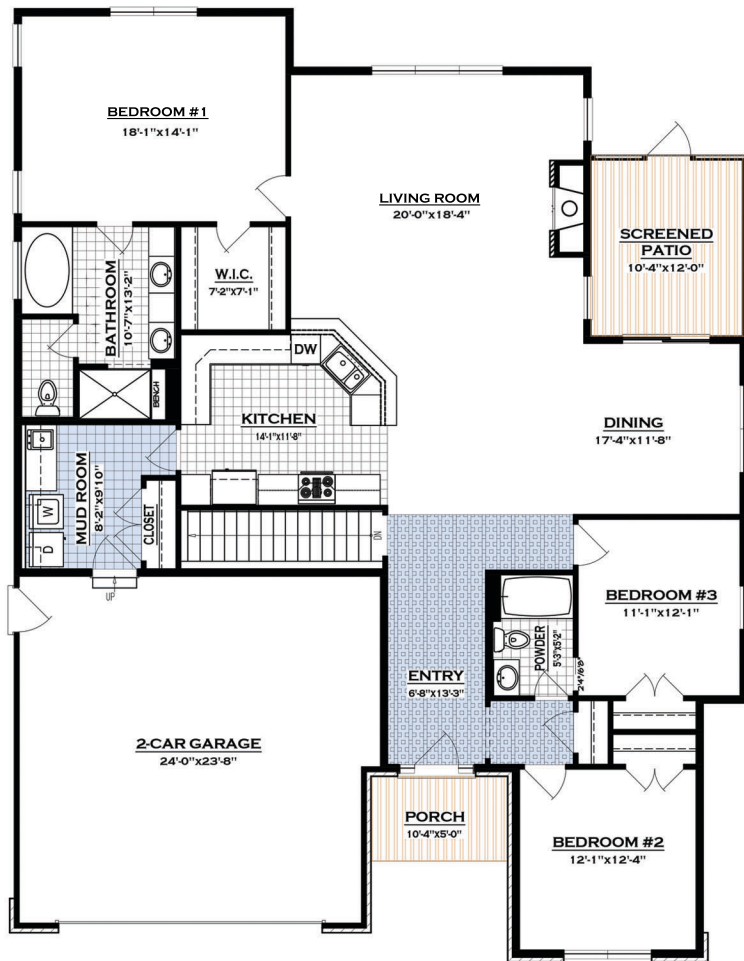

2314 LOVIE LANE MUMM

GROUND FLOOR PLAN
2,098 SQ. FT.

BASEMENT PLAN
2,098 SQ. FT.