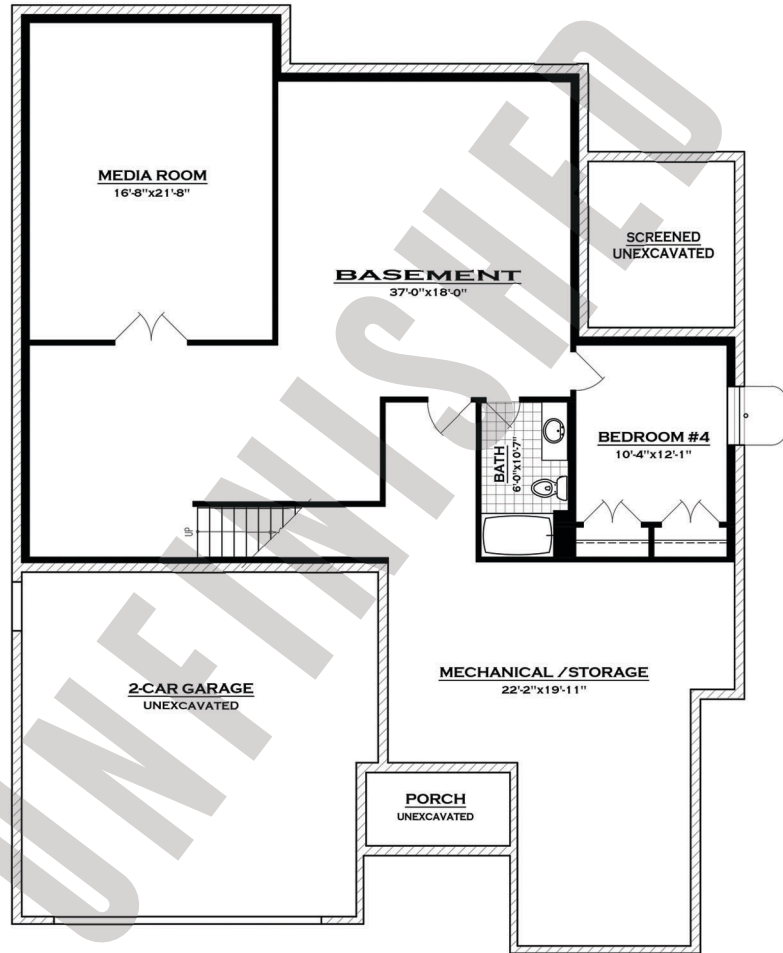

2314 LOVIE LANE MUMM

GROUND FLOOR PLAN
2,098 SQ. FT.

BASEMENT PLAN
2,098 SQ. FT.