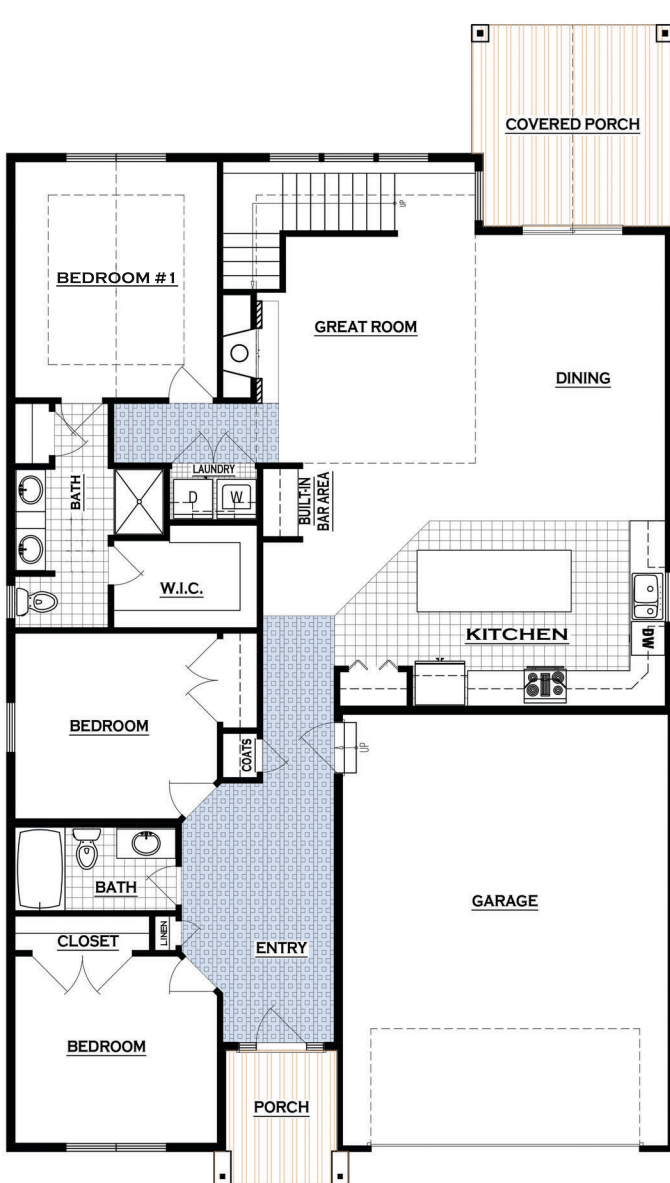

## 2305 LOVIE LANE BUFORD

**FIRST FLOOR PLAN**  
1,750 SQ. FT.

**FINISHED BASEMENT PLAN**  
1,750 SQ. FT.