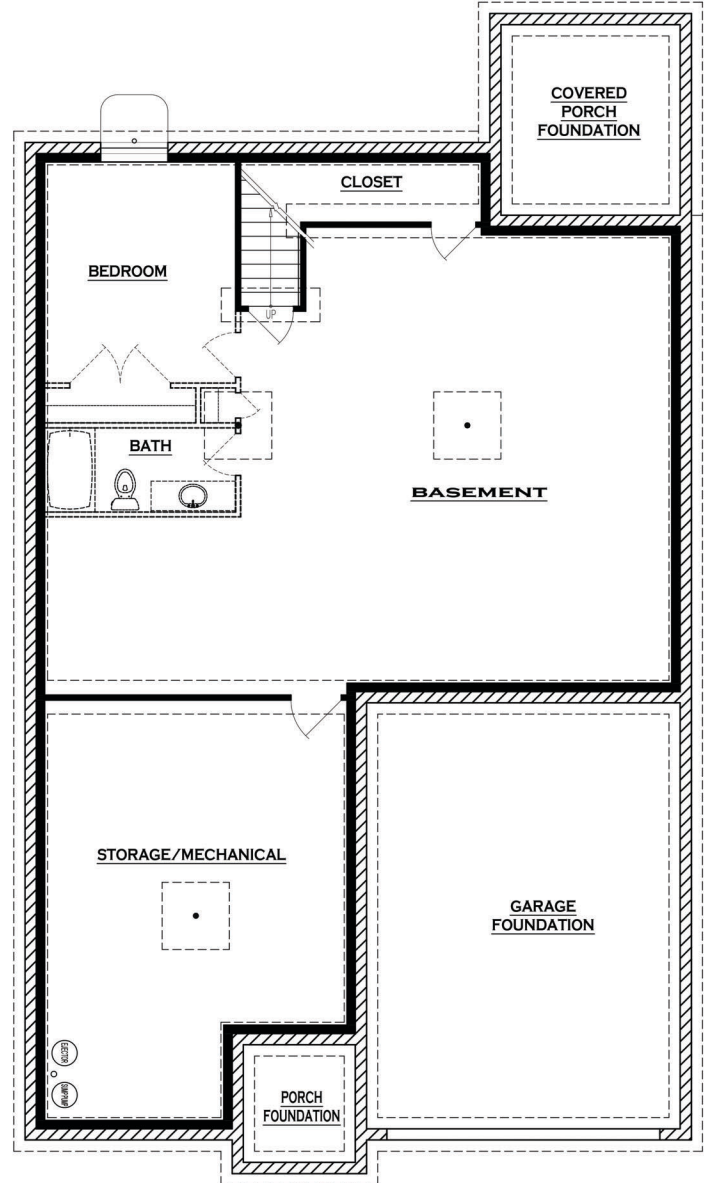

## 2305 LOVIE LANE BUFORD

**FIRST FLOOR PLAN**  
1,750 SQ. FT.

**FINISHED BASEMENT PLAN**  
1,750 SQ. FT.